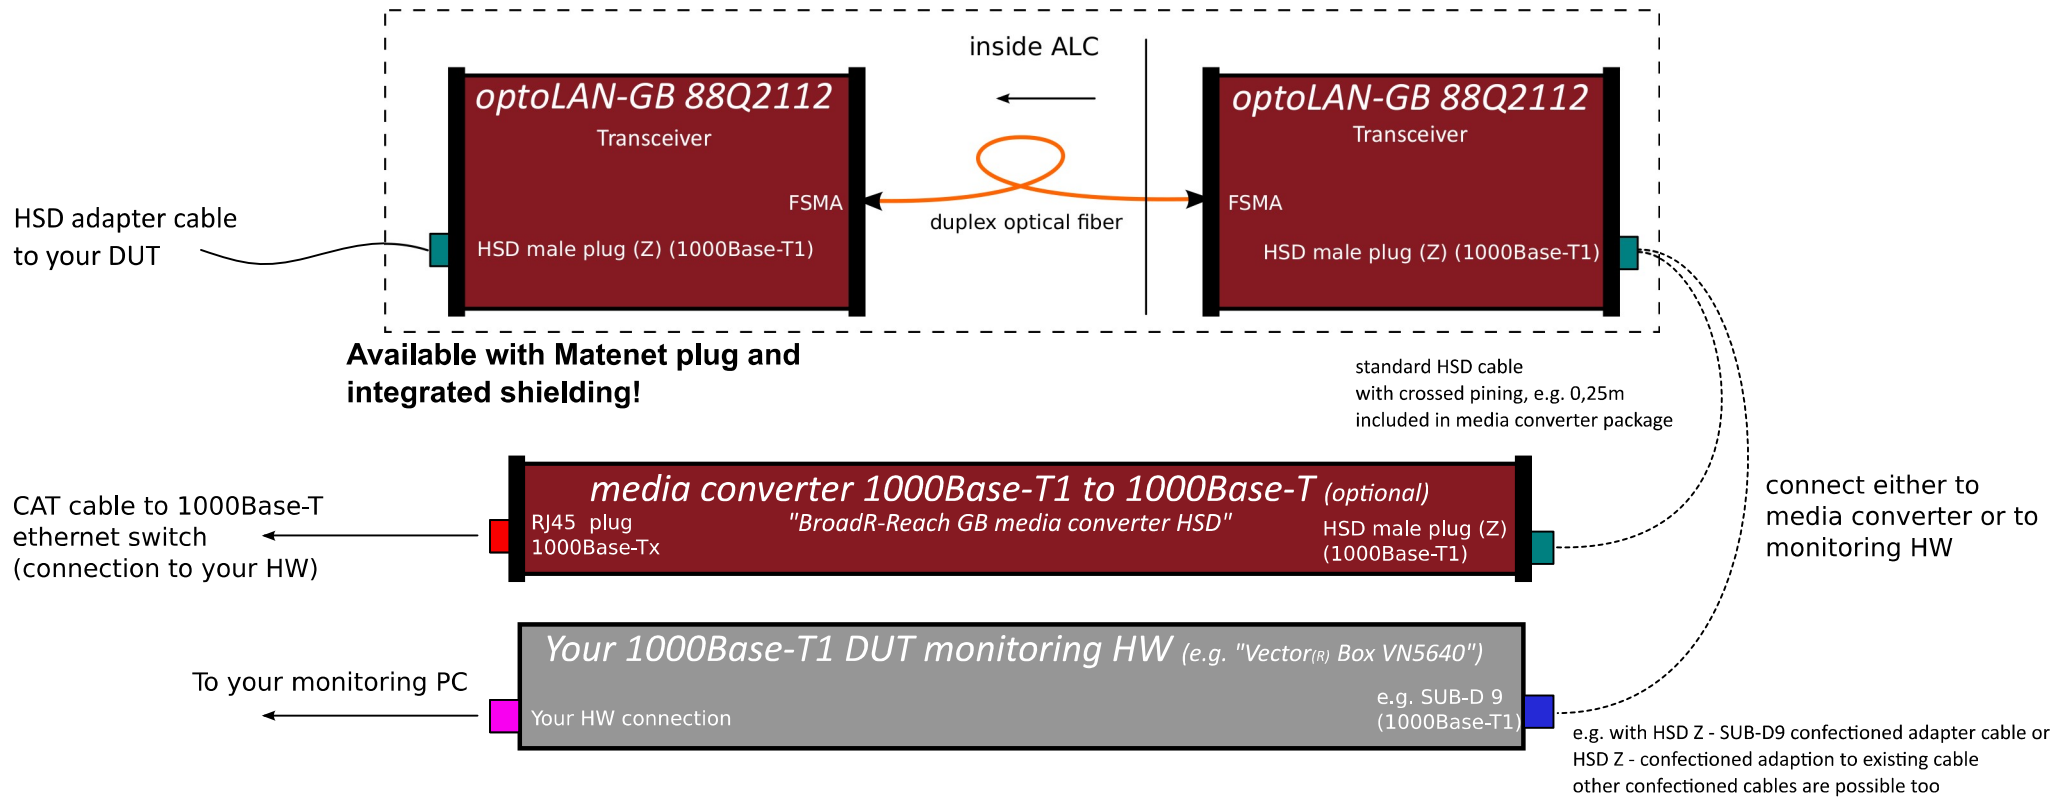

schematic for 1000Base-T1 automotive setup1: optical link T1 to T1

according setup pictures:

BroadReach optical link T1 to T1

BroadReach GB media converter HSD (T1 to T)