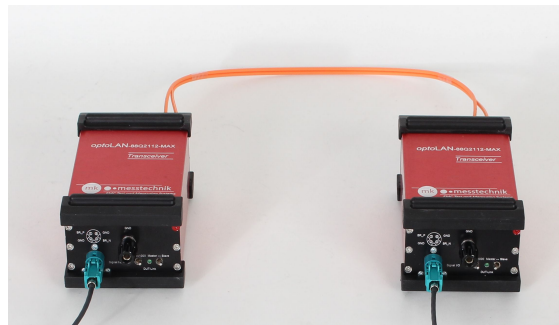

schematic for 1000Base-T1 automotive setup1: optical link T1 to T1

according setup pictures:

BroadReach optical link T1 to T1

BroadReach GB media converter HSD (T1 to T)